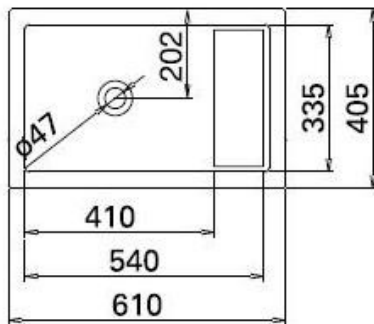

LAVATÓRIOS DE POUSAR

lavabos sobre mueble
basins to place
vasque à poser

108660

lavatório com aba
lavabo semicimera
wash basin with brims
lavabo avec bord

6A8600 - Cup Of Glass

6A860535 - Single Accessory

6A860635 - Glass Holder Accessory

5A000805 - Comby Tic Tac Pop Up Waste