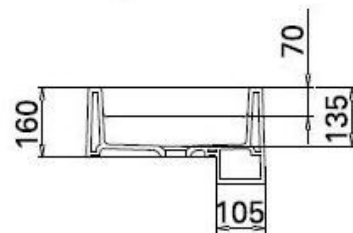

LAVATÓRIOS DE POUSAR

lavabos sobre mueble
basins to place
vasque à poser

108660

lavatório com aba
lavabo semicimera
wash basin with brims
lavabo avec bord

6A8600 - Cup Of Glass

6A860535 - Single Accessory

6A860635 - Glass Holder Accessory

5A000805 - Comby Tic Tac Pop Up Waste